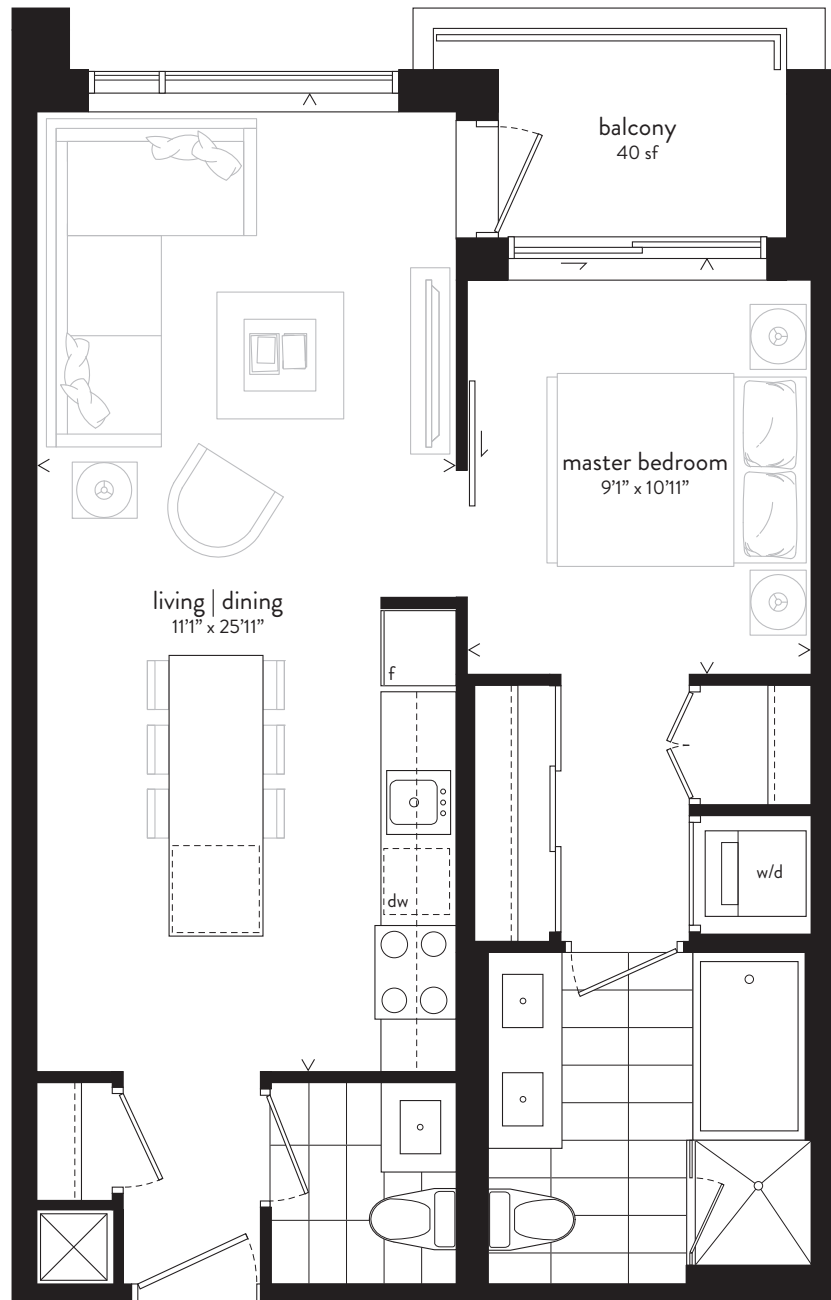

06/07 | ONE BEDROOM | 668 SF + BALCONY 40 SF

Suite 306 Shown

LEVELS 4-7

Sizes and specifications are subject to change without notice. E&O.E.