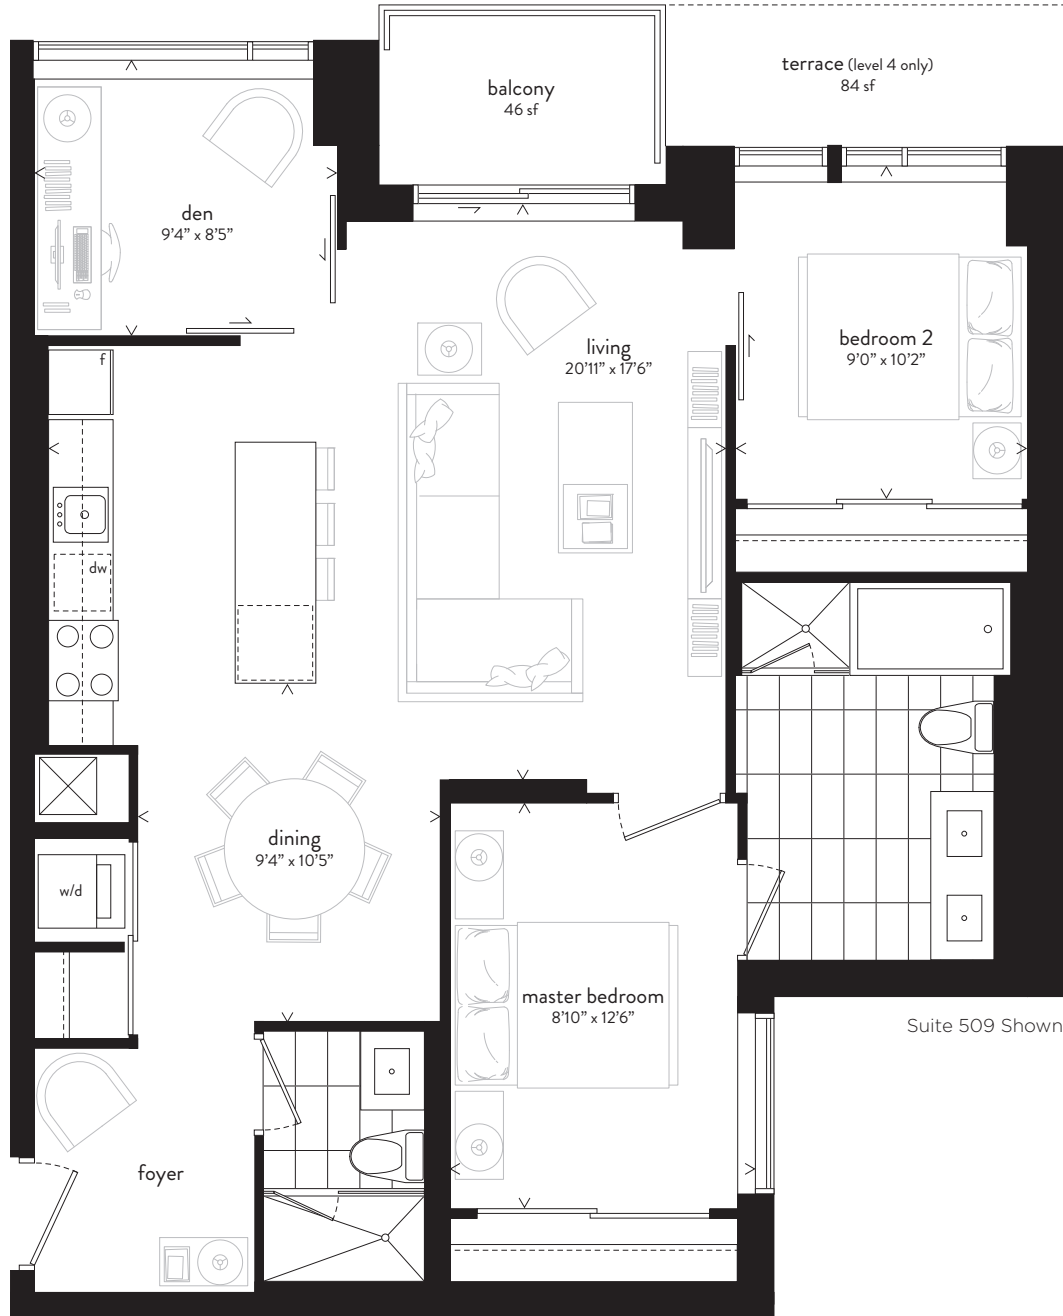

09 | TWO BEDROOM + DEN | 1,110 SF + BALCONY 46 SF

Suite 509 Shown

LEVELS 4-7

Sizes and specifications are subject to change without notice. E.&O.E.