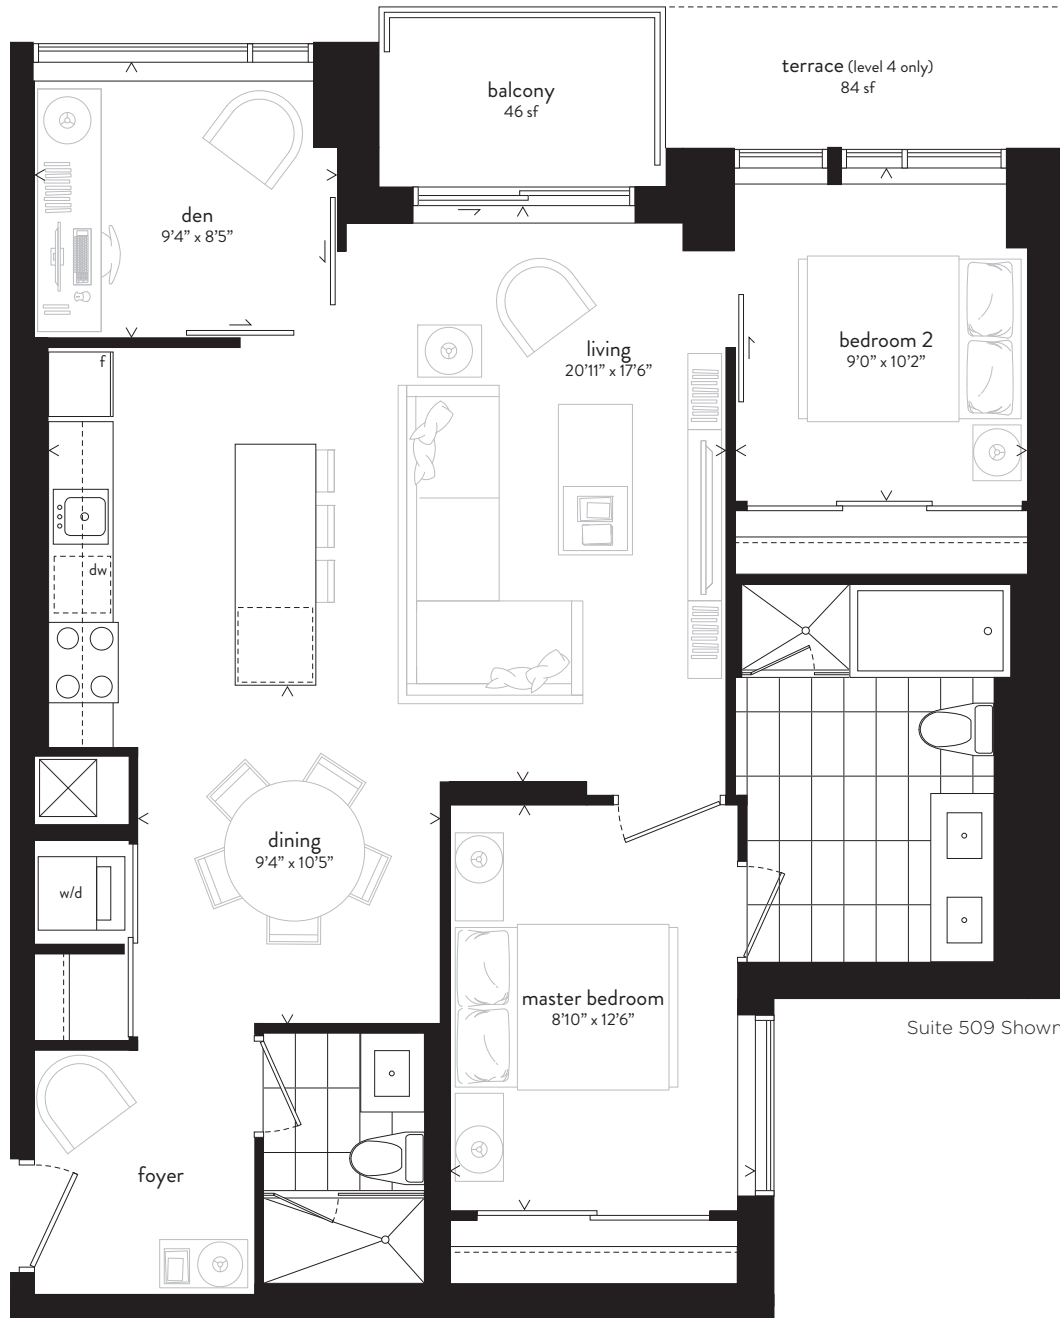

09 | TWO BEDROOM + DEN | 1,110 SF + BALCONY 46 SF

Suite 509 Shown

LEVELS 4-7

Sizes and specifications are subject to change without notice. E.&O.E.