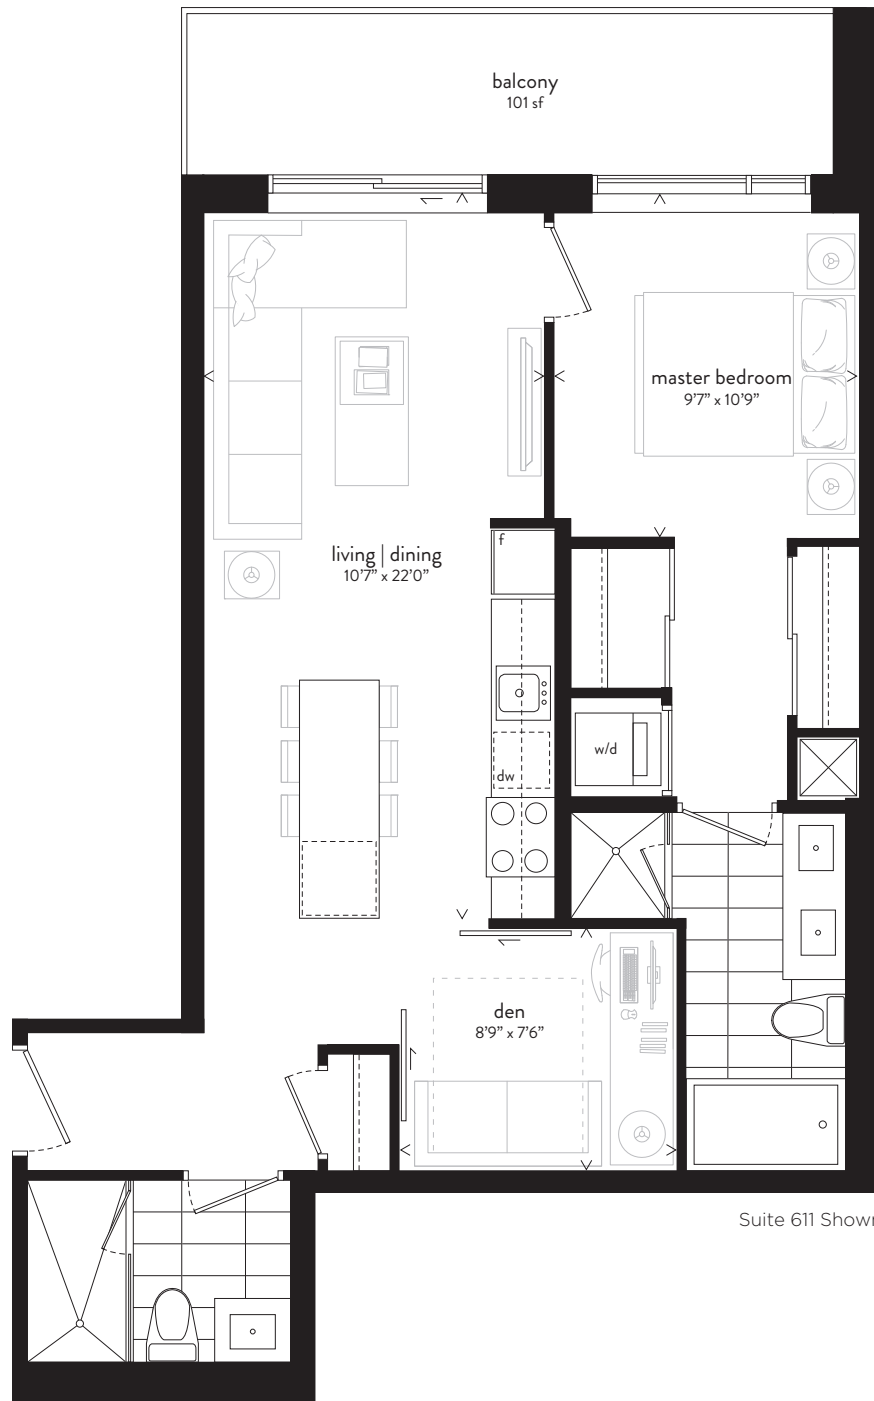

11 | ONE BEDROOM + DEN | 798 SF + BALCONY 101 SF

Suite 611 Shown

LEVELS 6-7

Sizes and specifications are subject to change without notice. E.&O.E.