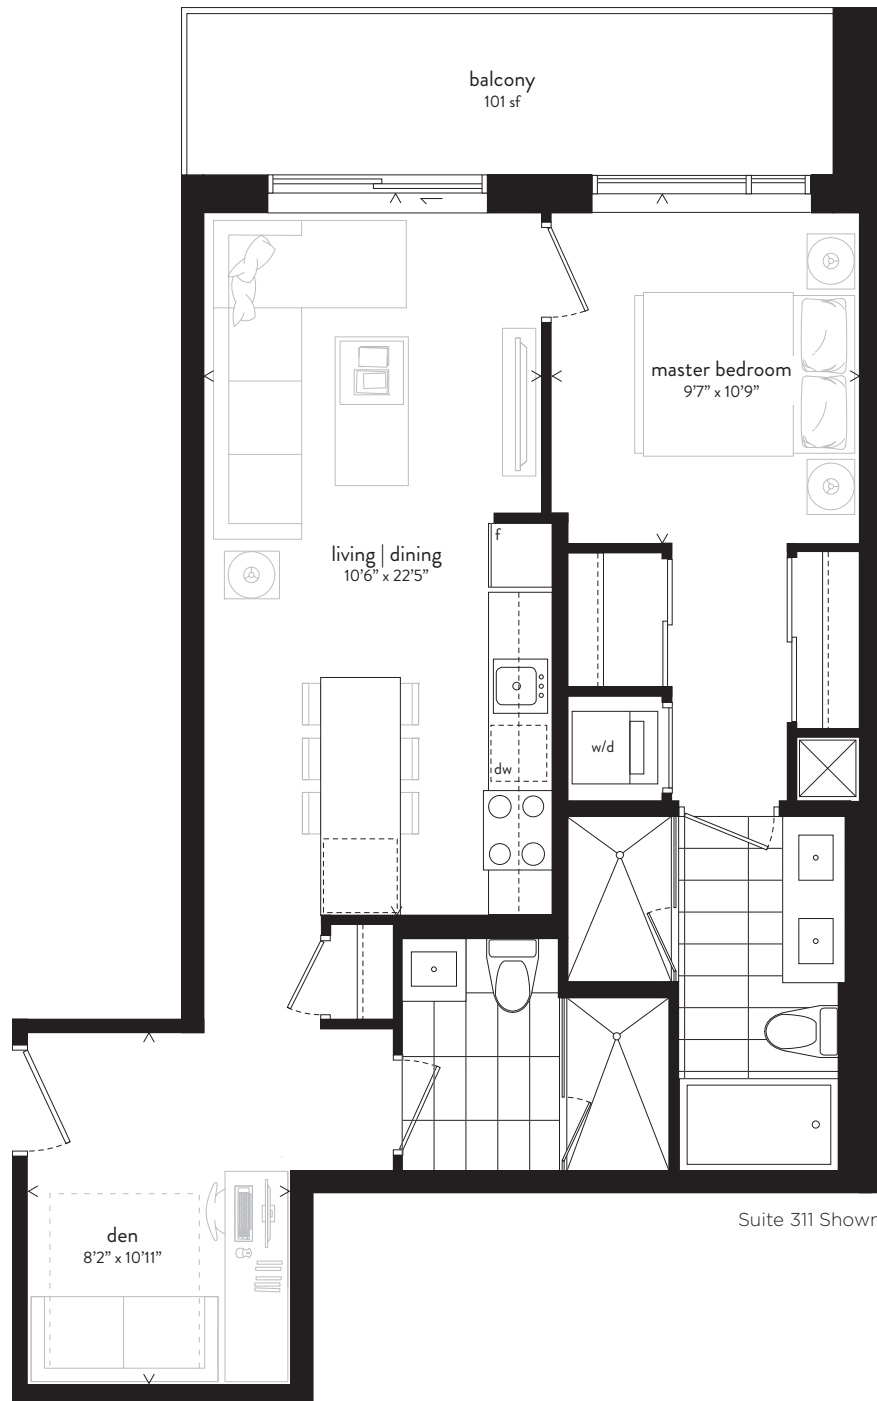

11 | ONE BEDROOM + DEN | 798 SF + BALCONY 101 SF

Suite 311 Shown

LEVEL 3

LEVELS 4-5

Sizes and specifications are subject to change without notice. E&O.E.