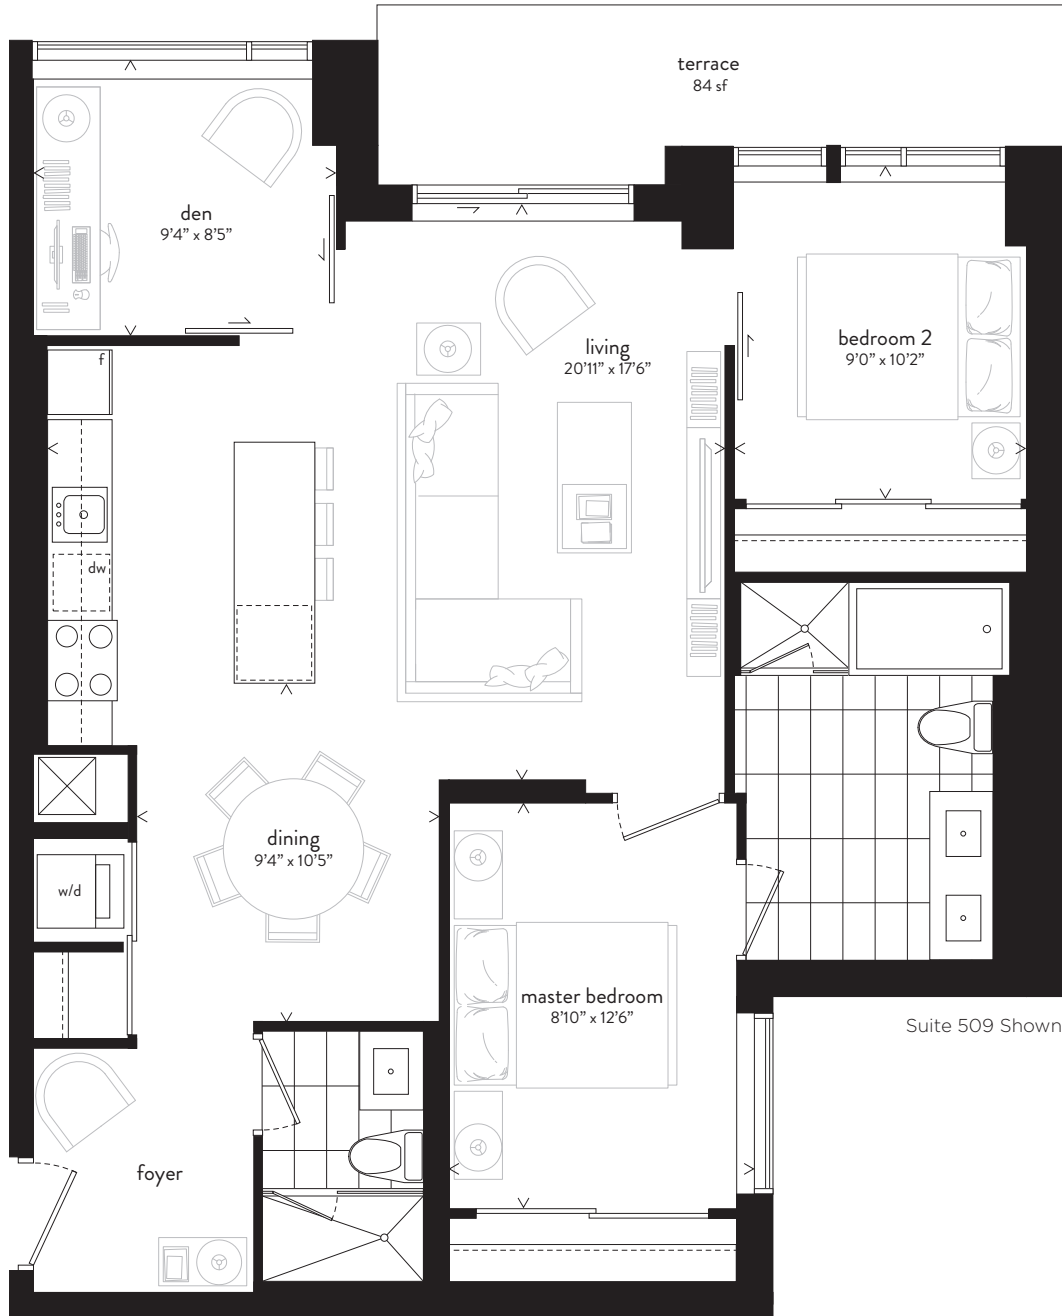

408 | TWO BEDROOM + DEN | 1,110 SF + TERRACE 84 SF

Sizes and specifications are subject to change without notice. E&O.E.