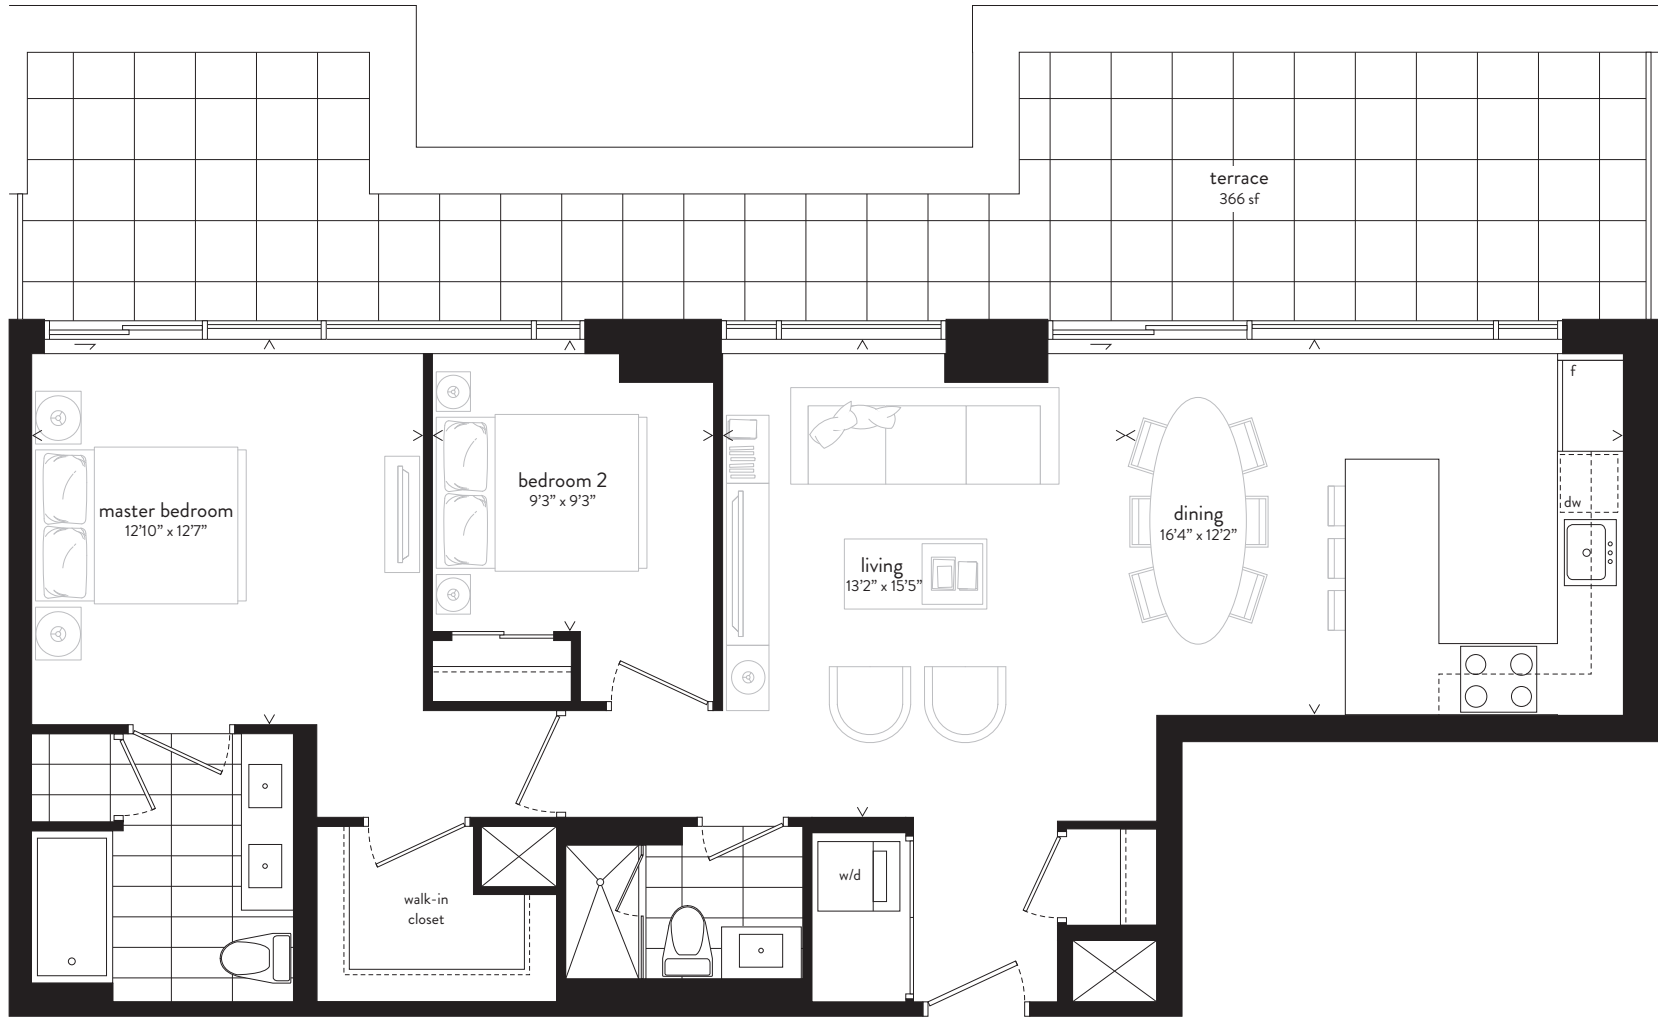

PH 803 | TWO BEDROOM | 1,087 SF + TERRACE 366 SF

PENTHOUSE LEVEL 8

Sizes and specifications are subject to change without notice. E.&O.E.

PICNIC
THE HIGH PARK II